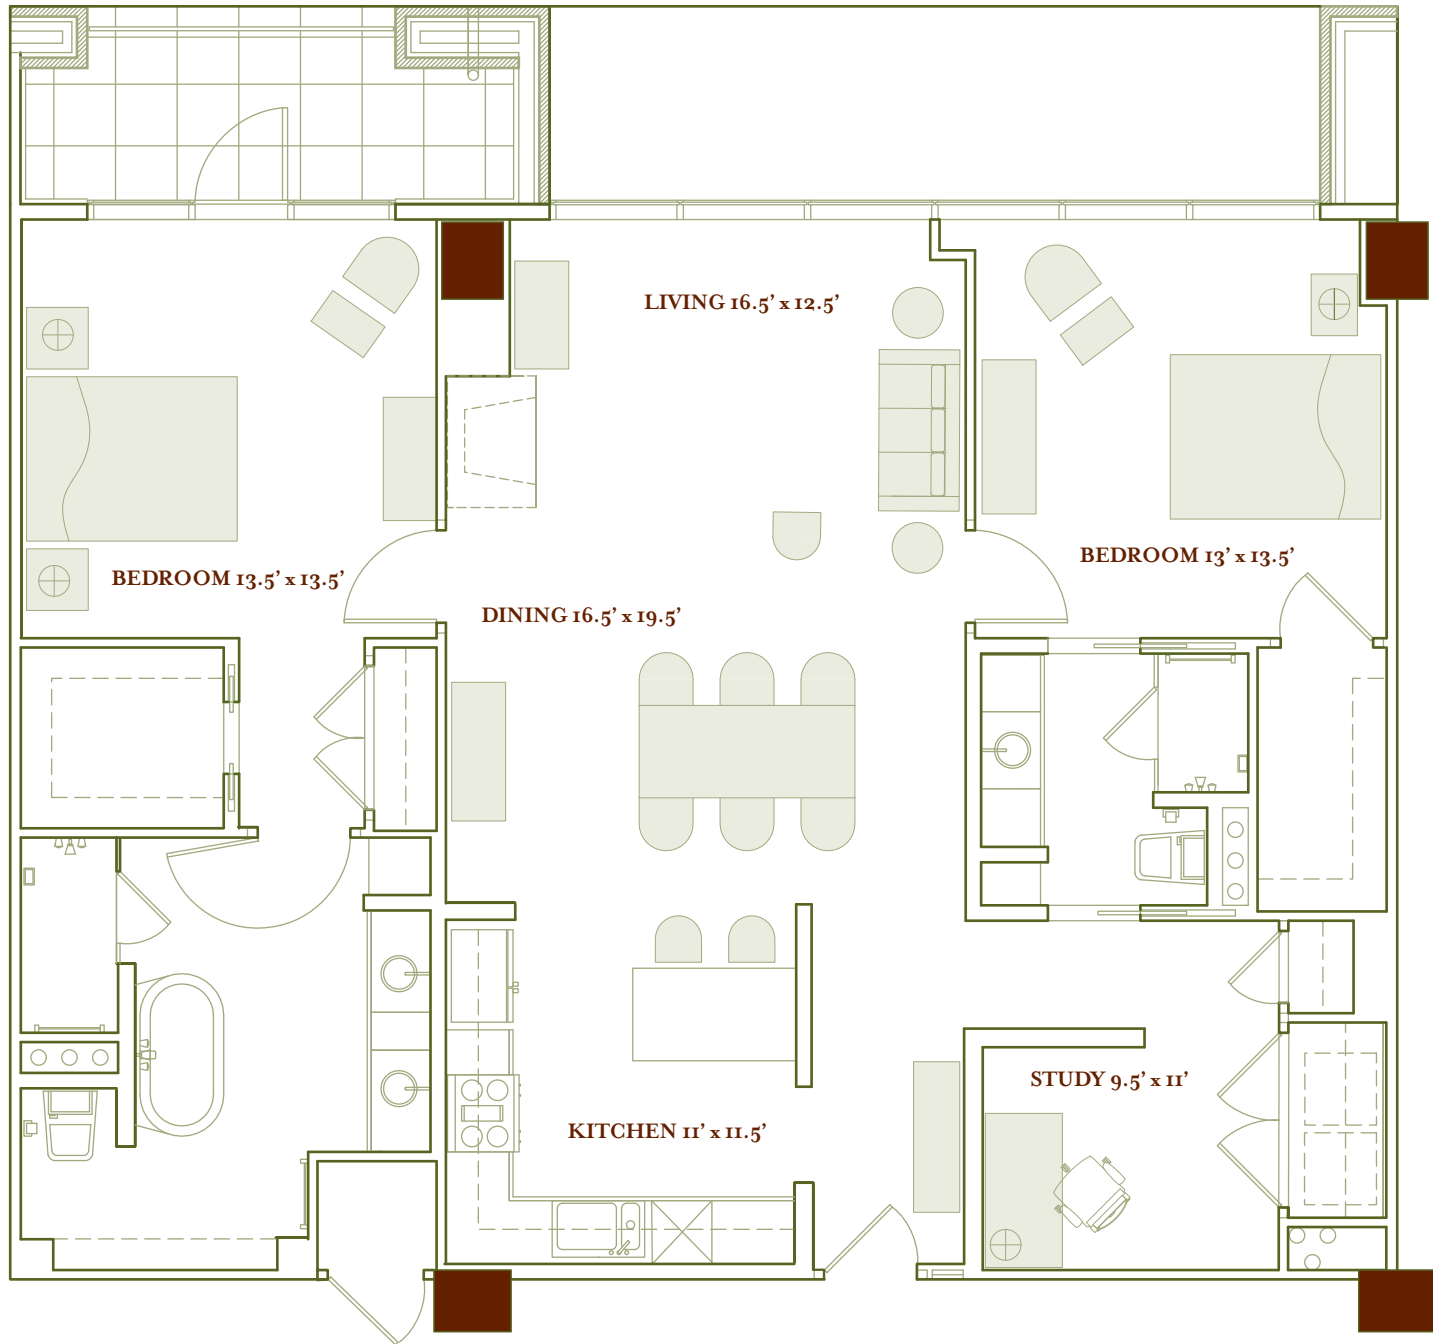

Two Bedroom w/ Study + Two Bath

One Museum Place

- FEATURES
- LIVING 1,575 SQ.FT.
 - BALCONY SIZE VARIES BY FLOOR

NOT TO SCALE

For more information call 817.332.4447 or visit www.museumplaceliving.com

Floor plan is for Marketing purposes only. Floor plan square footage does not include the Balcony. All dimensions, scale, and square footages are approximate, and may vary in actual construction of the unit, and cannot be used for final calculation of purchaser encumbrances. Dimensions and square footages indicated may vary from the description and definition of the "unit" as set forth in the Purchase Contract, CIS and Condominium Declaration. All dimensions, scale, square footages, features and details listed hereon are subject to change without notice.