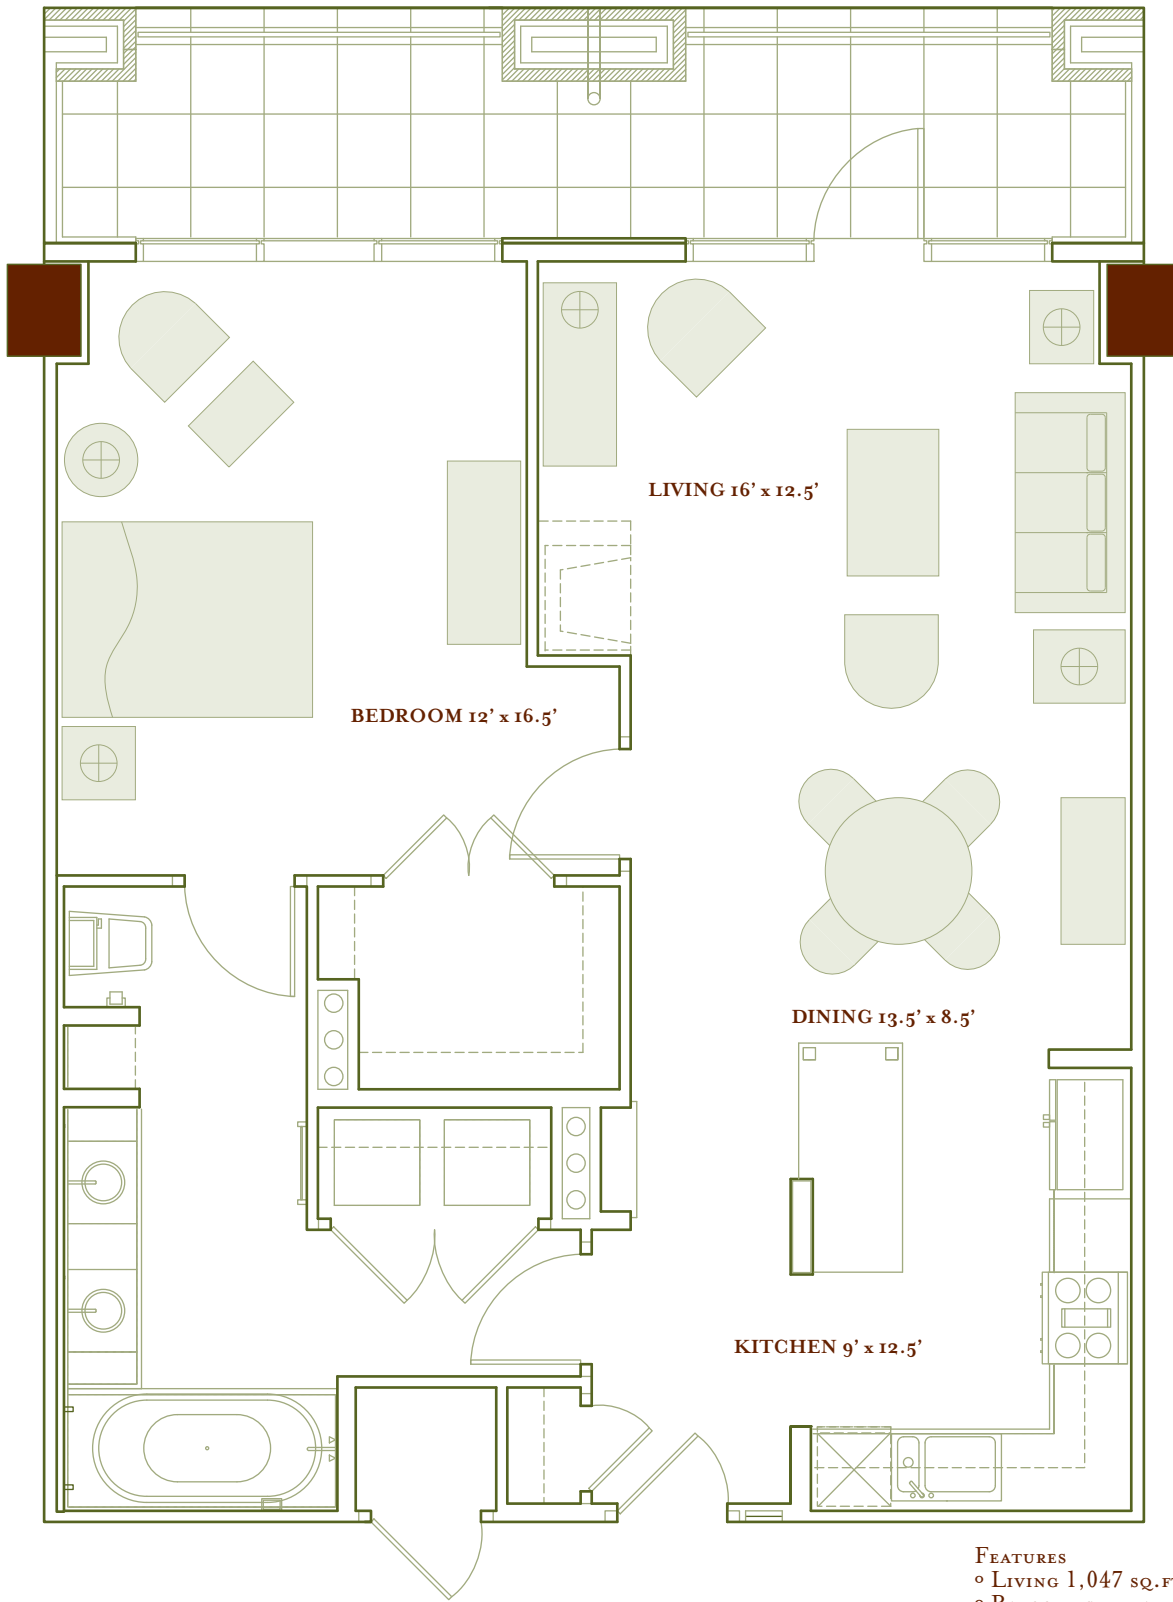

One Bedroom + One Bath

One Museum Place

FEATURES  
◦ LIVING 1,047 SQ. FT.  
◦ BALCONY SIZE VARIES BY FLOOR

NOT TO SCALE

For more information call 817.332.4447 or visit [www.museumplaceliving.com](http://www.museumplaceliving.com)

Floor plan is for Marketing purposes only. Floor plan square footage does not include the Balcony. All dimensions, scale, and square footages are approximate, and may vary in actual construction of the unit, and cannot be used for final calculation of purchaser encumbrances. Dimensions and square footages indicated may vary from the description and definition of the "unit" as set forth in the Purchase Contract, CIS and Condominium Declaration. All dimensions, scale, square footages, features and details listed hereon are subject to change without notice.